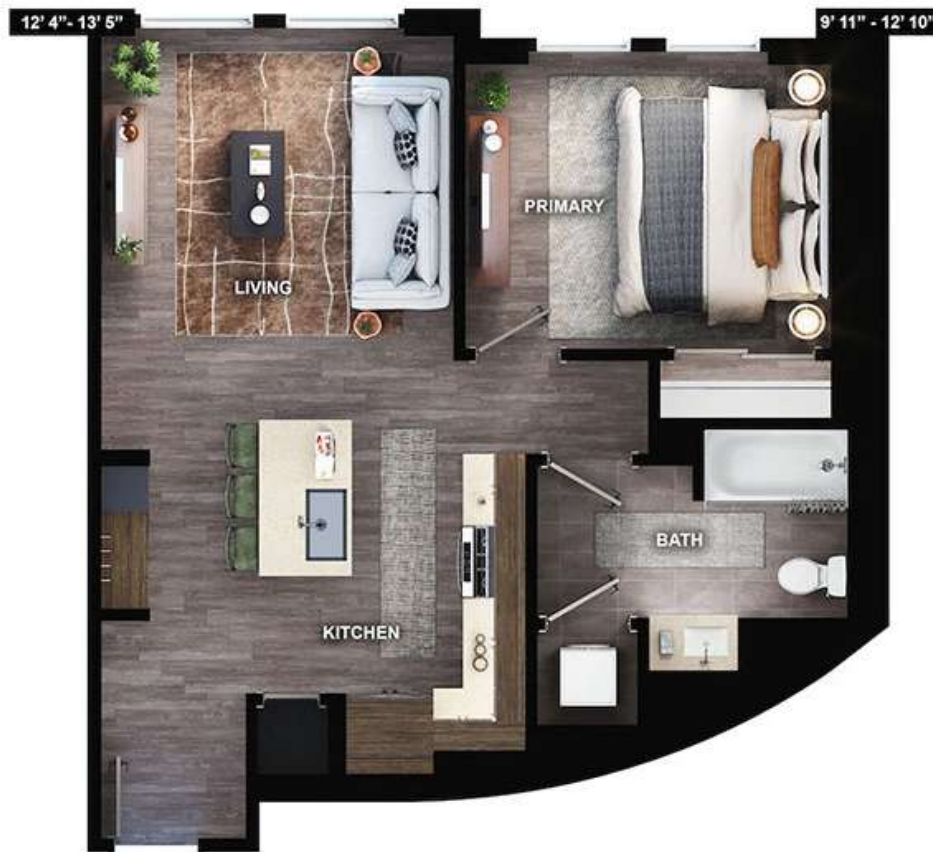

A4

1 BED / 1 BATH

732

SQ. FT.

NOMIA

MIDTOWN — ATLANTA

1382 Peachtree St NE | Atlanta, GA 30309

www.livenomia.com

Floor plans are artist's rendering. All dimensions are approximate. Actual product and specifications may vary in dimension or detail. Not all features are available in every rental home. Prices and availability are subject to change. Rent is based on monthly frequency. Additional fees may apply, such as but not limited to package delivery, trash, water, amenities, etc. Deposits vary. Please see a representative for details.